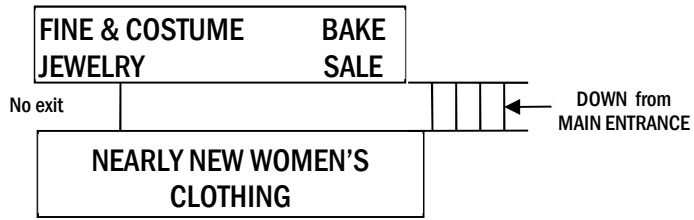

The Briarcliff Congregational Church Rummage Sale 2019 FLOOR PLANS

LARGE FURNITURE

ACROSS THE STREET in the Church basement for
**ELECTRONICS, SMALL APPLIANCES, SPORTING GOODS,
LUGGAGE, BIKES, STROLLERS and SMALL FURNITURE**

LOWER LEVEL DIRECTORY for SPECIALTY SHOPS

UPPER LEVEL DIRECTORY for SPECIALTY SHOPS

Each Specialty Shop has its own price list. Please pay for your Specialty Shop purchases in each room. "BARGAINS BY THE BAG" does not apply in the Specialty Shops.