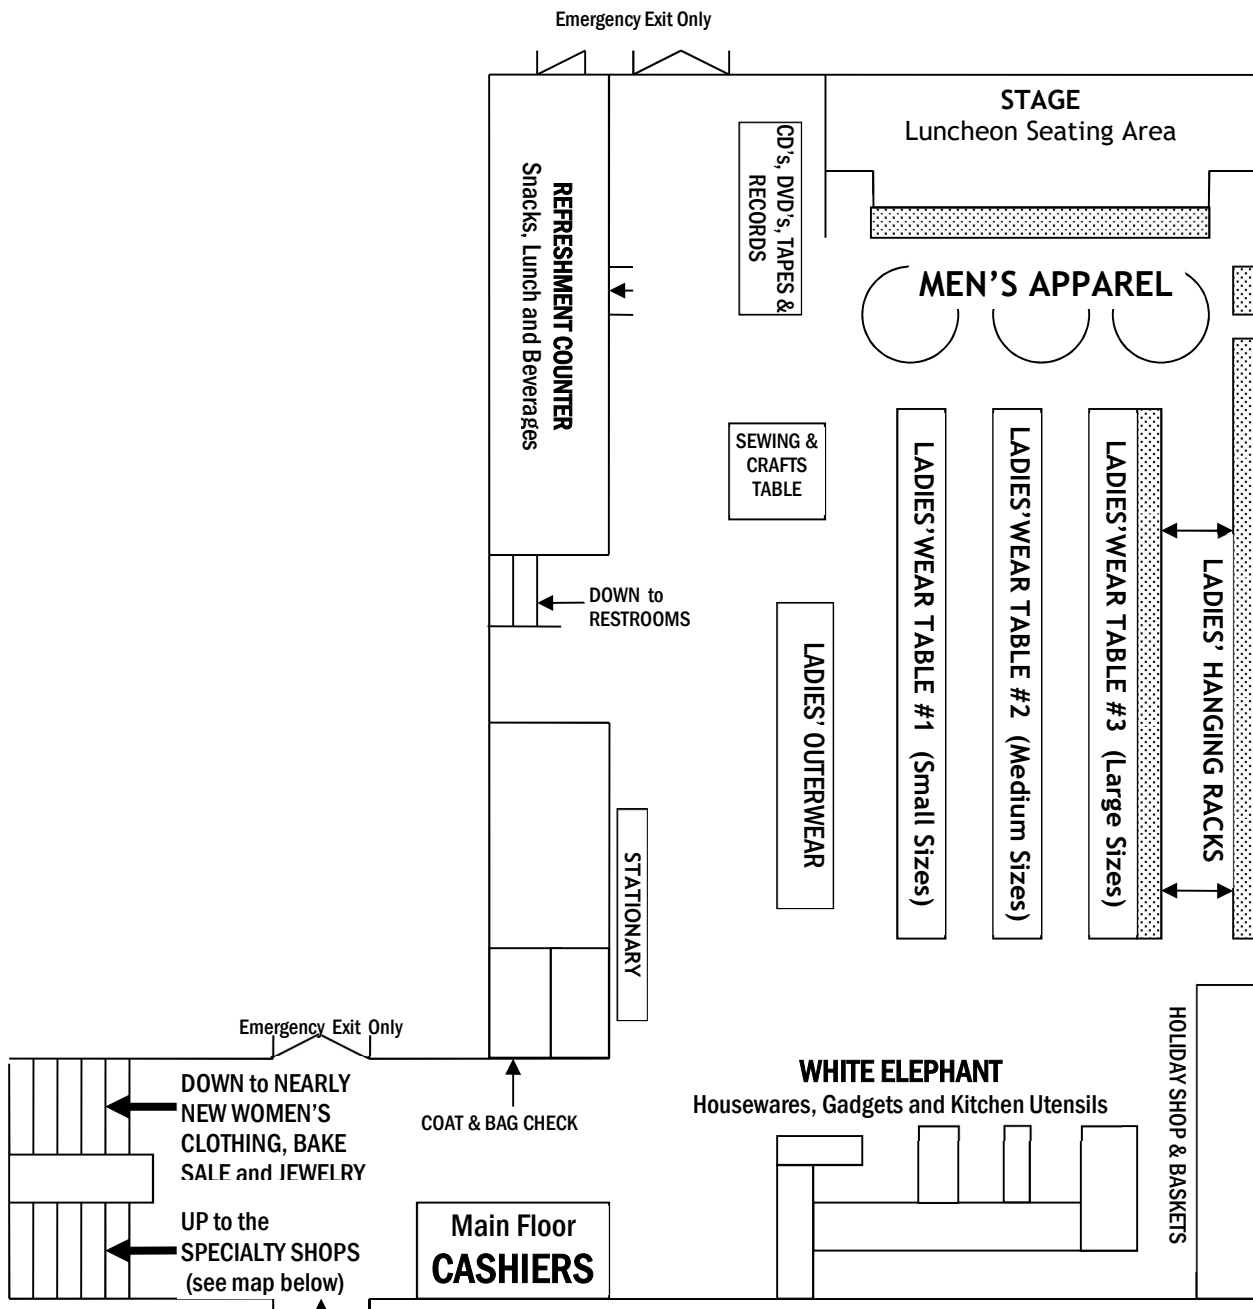

The Briarcliff Congregational Church Rummage Sale 2019 FLOOR PLANS

LARGE FURNITURE

ACROSS THE STREET in the Church basement for
**ELECTRONICS, SMALL APPLIANCES, SPORTING GOODS,
LUGGAGE, BIKES, STROLLERS and SMALL FURNITURE**

LOWER LEVEL DIRECTORY for SPECIALTY SHOPS

UPPER LEVEL DIRECTORY for SPECIALTY SHOPS

Each Specialty Shop has its own price list. Please pay for your Specialty Shop purchases in each room. "BARGAINS BY THE BAG" does not apply in the Specialty Shops.